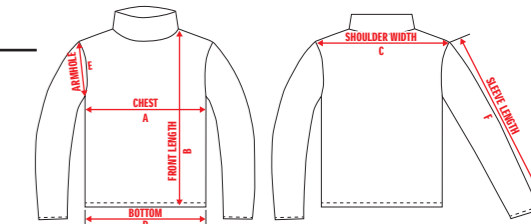

TEAM SOFTSHELL SPORT JACKET

PARTS OF MEASUREMENT	XS	S	M	L	XL	XXL	3XL
CHEST	51	53	55	57	59	61	63
FRONT LENGTH	68	70	72	74	76	78	80
SHOULDER WIDTH	43	45	47	49	51	53	55
ARMHOLE	24	25	26	27	28	29	30
SLEEVE LENGTH	62	63	64	66	68	70	72