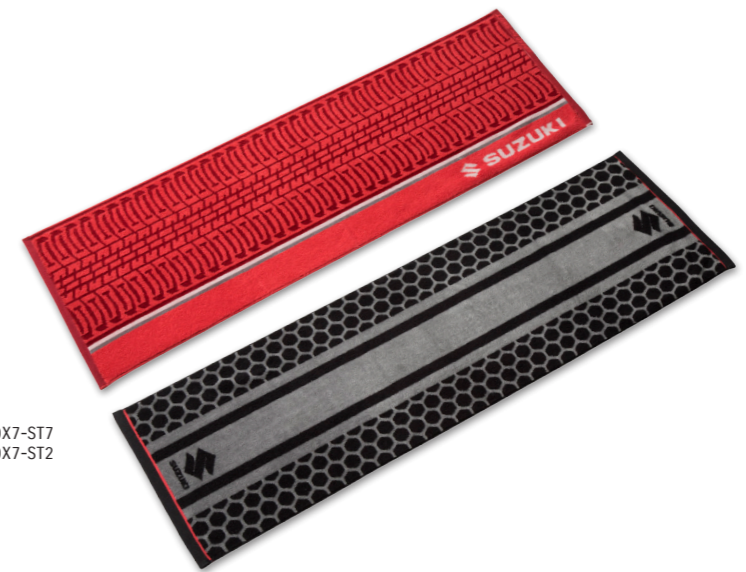

Material : Cotton 100%
Size : H400mm×W1,100mm
White 99000-79NM0-080
Blue 99000-79NM0-081

Sport Towel

Material : Cotton 100%
Size : H330mm×W1,160mm
TIRE Pattern RED 99000-990X7-ST7
honeycomb BLACK 99000-990X7-ST2