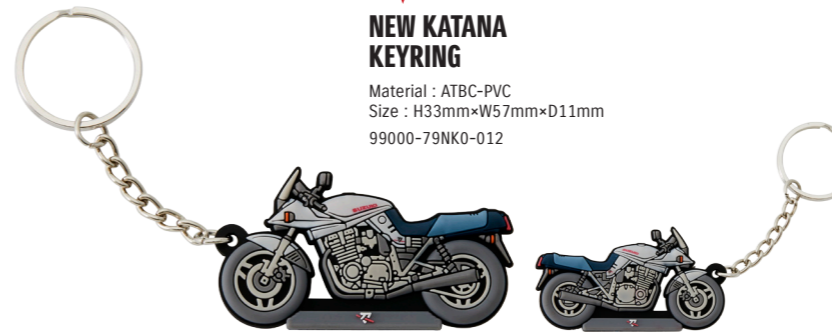

**NEW KATANA
KEYRING**

Material : ATBC-PVC
Size : H33mm×W57mm×D11mm
99000-79NK0-012

NEW Scheduled to be released in May 2020

**KATANA
KEYRING**

Material : ATBC-PVC
Size : H33mm×W58mm×D11mm
99000-79NK0-013