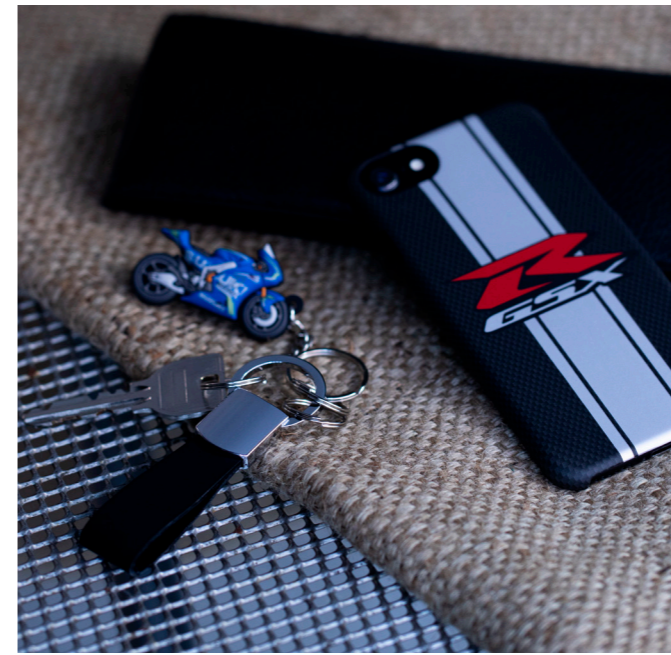

CONTENTS

SUZUKI COLLECTION 2020

- 04 BRAND
 - JIMNY
 - SWIFT
 - KATANA
 - GSX-R
 - ECSTAR
- 18 HOBBY
- 22 KEYRINGS
- 24 LIFE STYLE
- 28 GOODS
- 31 SIZES

GOODS & ACCESSORIES

JIMNY

- MINICAR
- KEYRINGS
- STICKERS
- DIE-CAST SCALE MODELS